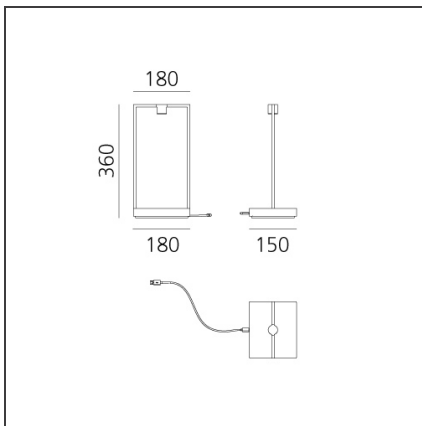

TECHNICAL DRAWINGS

FEATURES

Article Code:	0174010A	Material:	Aluminium
Colour:	Black-brown	Series:	Design, 2019
Installation:	Table		Artemide Collection

DIMENSIONS

Length:	cm 18
Width:	cm 18
Height:	cm 35.5