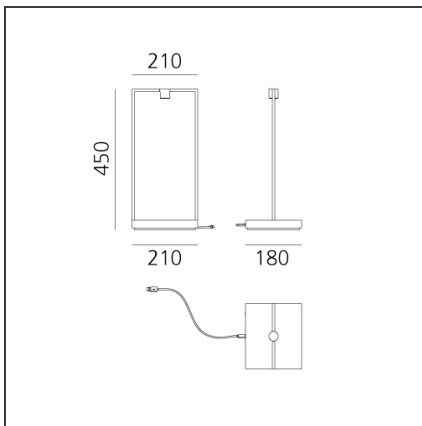

TECHNICAL DRAWINGS

FEATURES

Article Code:	0176010A	Material:	Aluminium
Colour:	Black-brown	Series:	Design, 2019
Installation:	Table		Artemide Collection

DIMENSIONS

Length:	cm 21
Width:	cm 21
Height:	cm 45